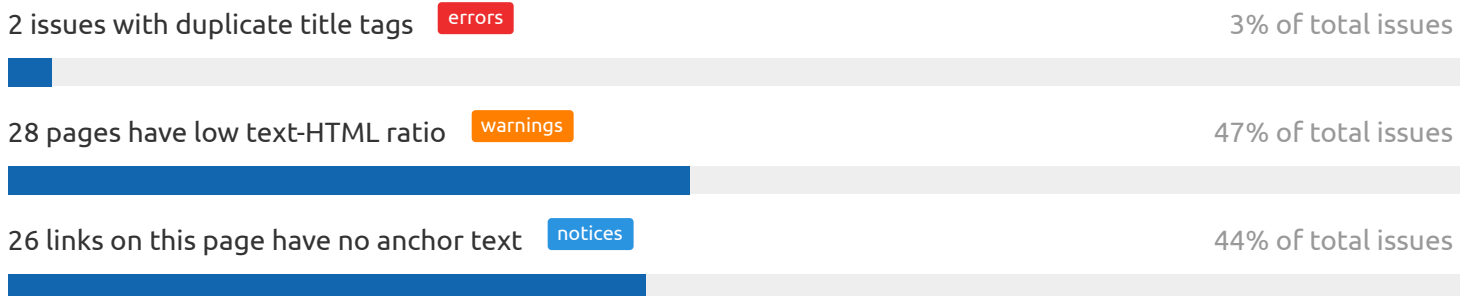

Full Site Audit Report

Subdomain: pacifichighsdenalstudio.com

Last Update: February 1, 2021

Crawled Pages: 33

Site Health

Crawled Pages

33

Errors

2

Warnings

28

Notices

29

Top Issues